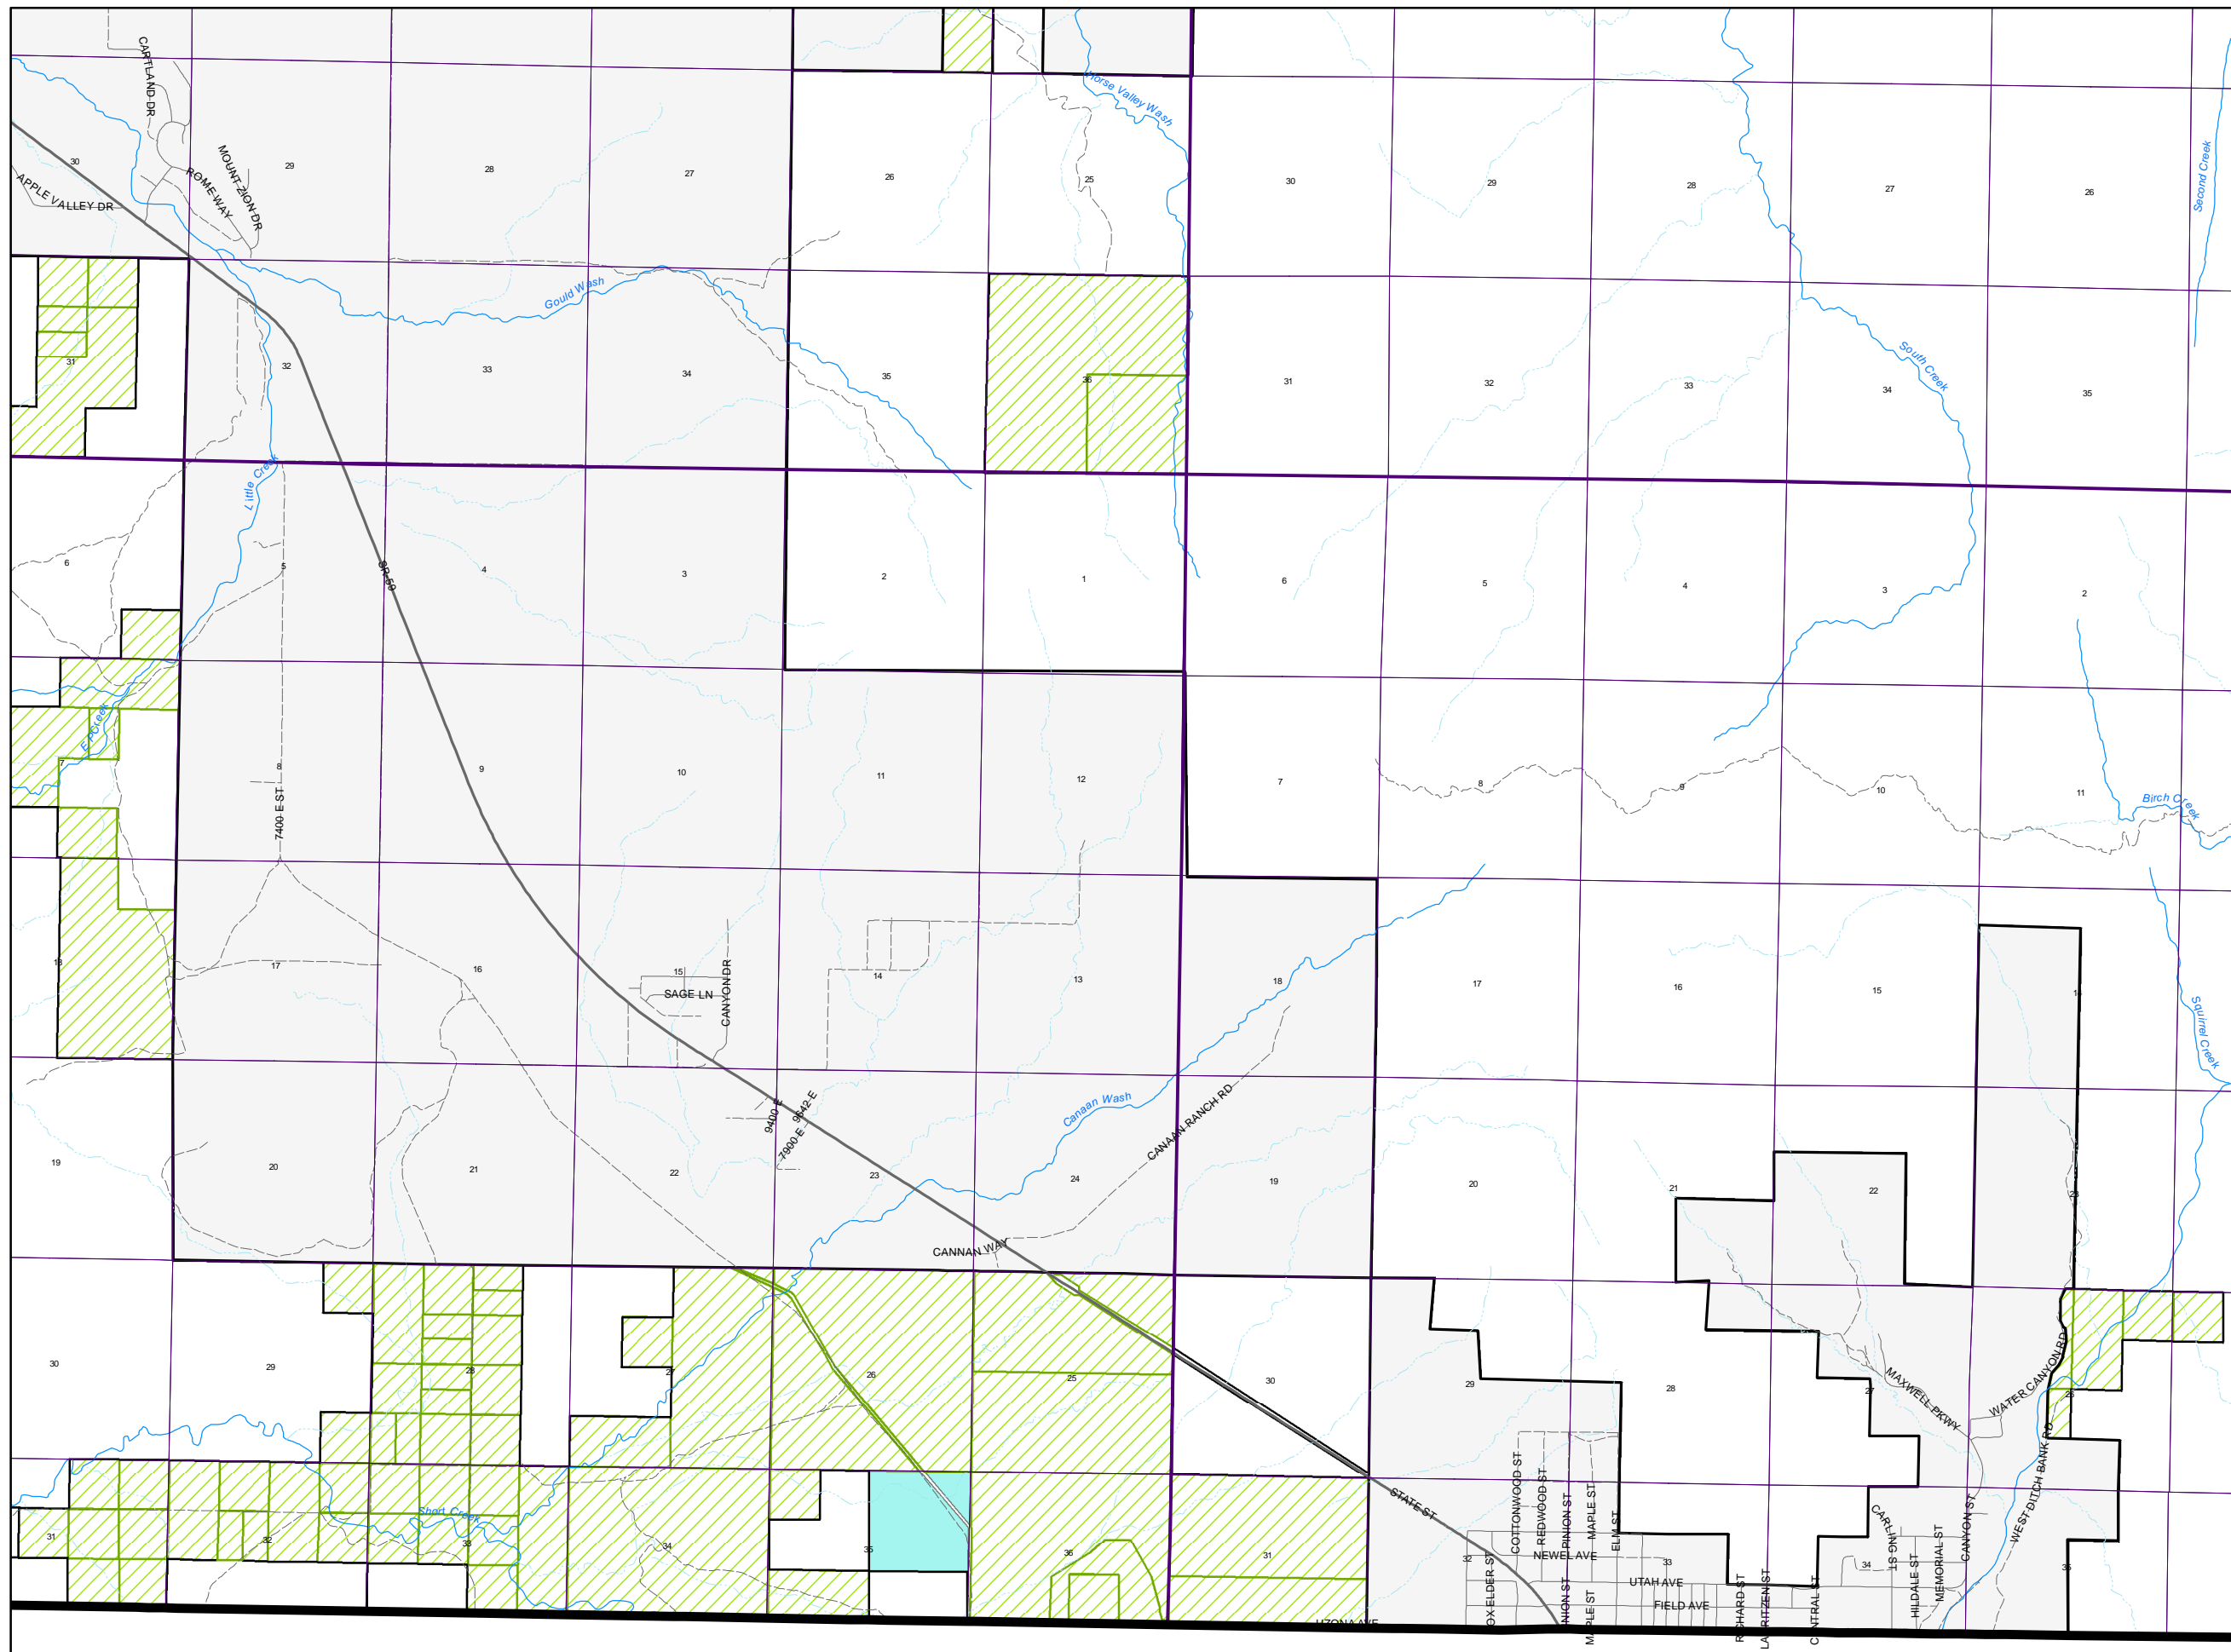

Zoning Map Canaan Gap

	County Boundary
	Municipal Boundary
	Township/Range
	Sections
	Water Bodies
	MAJOR
	INTERMITTENT
	Desert Reserve
	National Park Service
	U.S. Forest Service
	Wilderness Area
	Shivwits Reservation
	State Park
	PRIMARY ROUTE
	SECONDARY ROUTE
	MAJOR
	MINOR
	DIRT
	TRAIL
	A-10
	A-20
	A-5
	C-1
	C-2
	C-3
	FR-0.5
	FR-1
	FR-13.5
	I-1
	M-1
	MH
	OSC-20
	OST-20
	PD
	R-1-10
	RA-1
	RA-10
	RA-2.5
	RA-5
	RE-2.5
	RE-20
	RE-40
	SFR-1