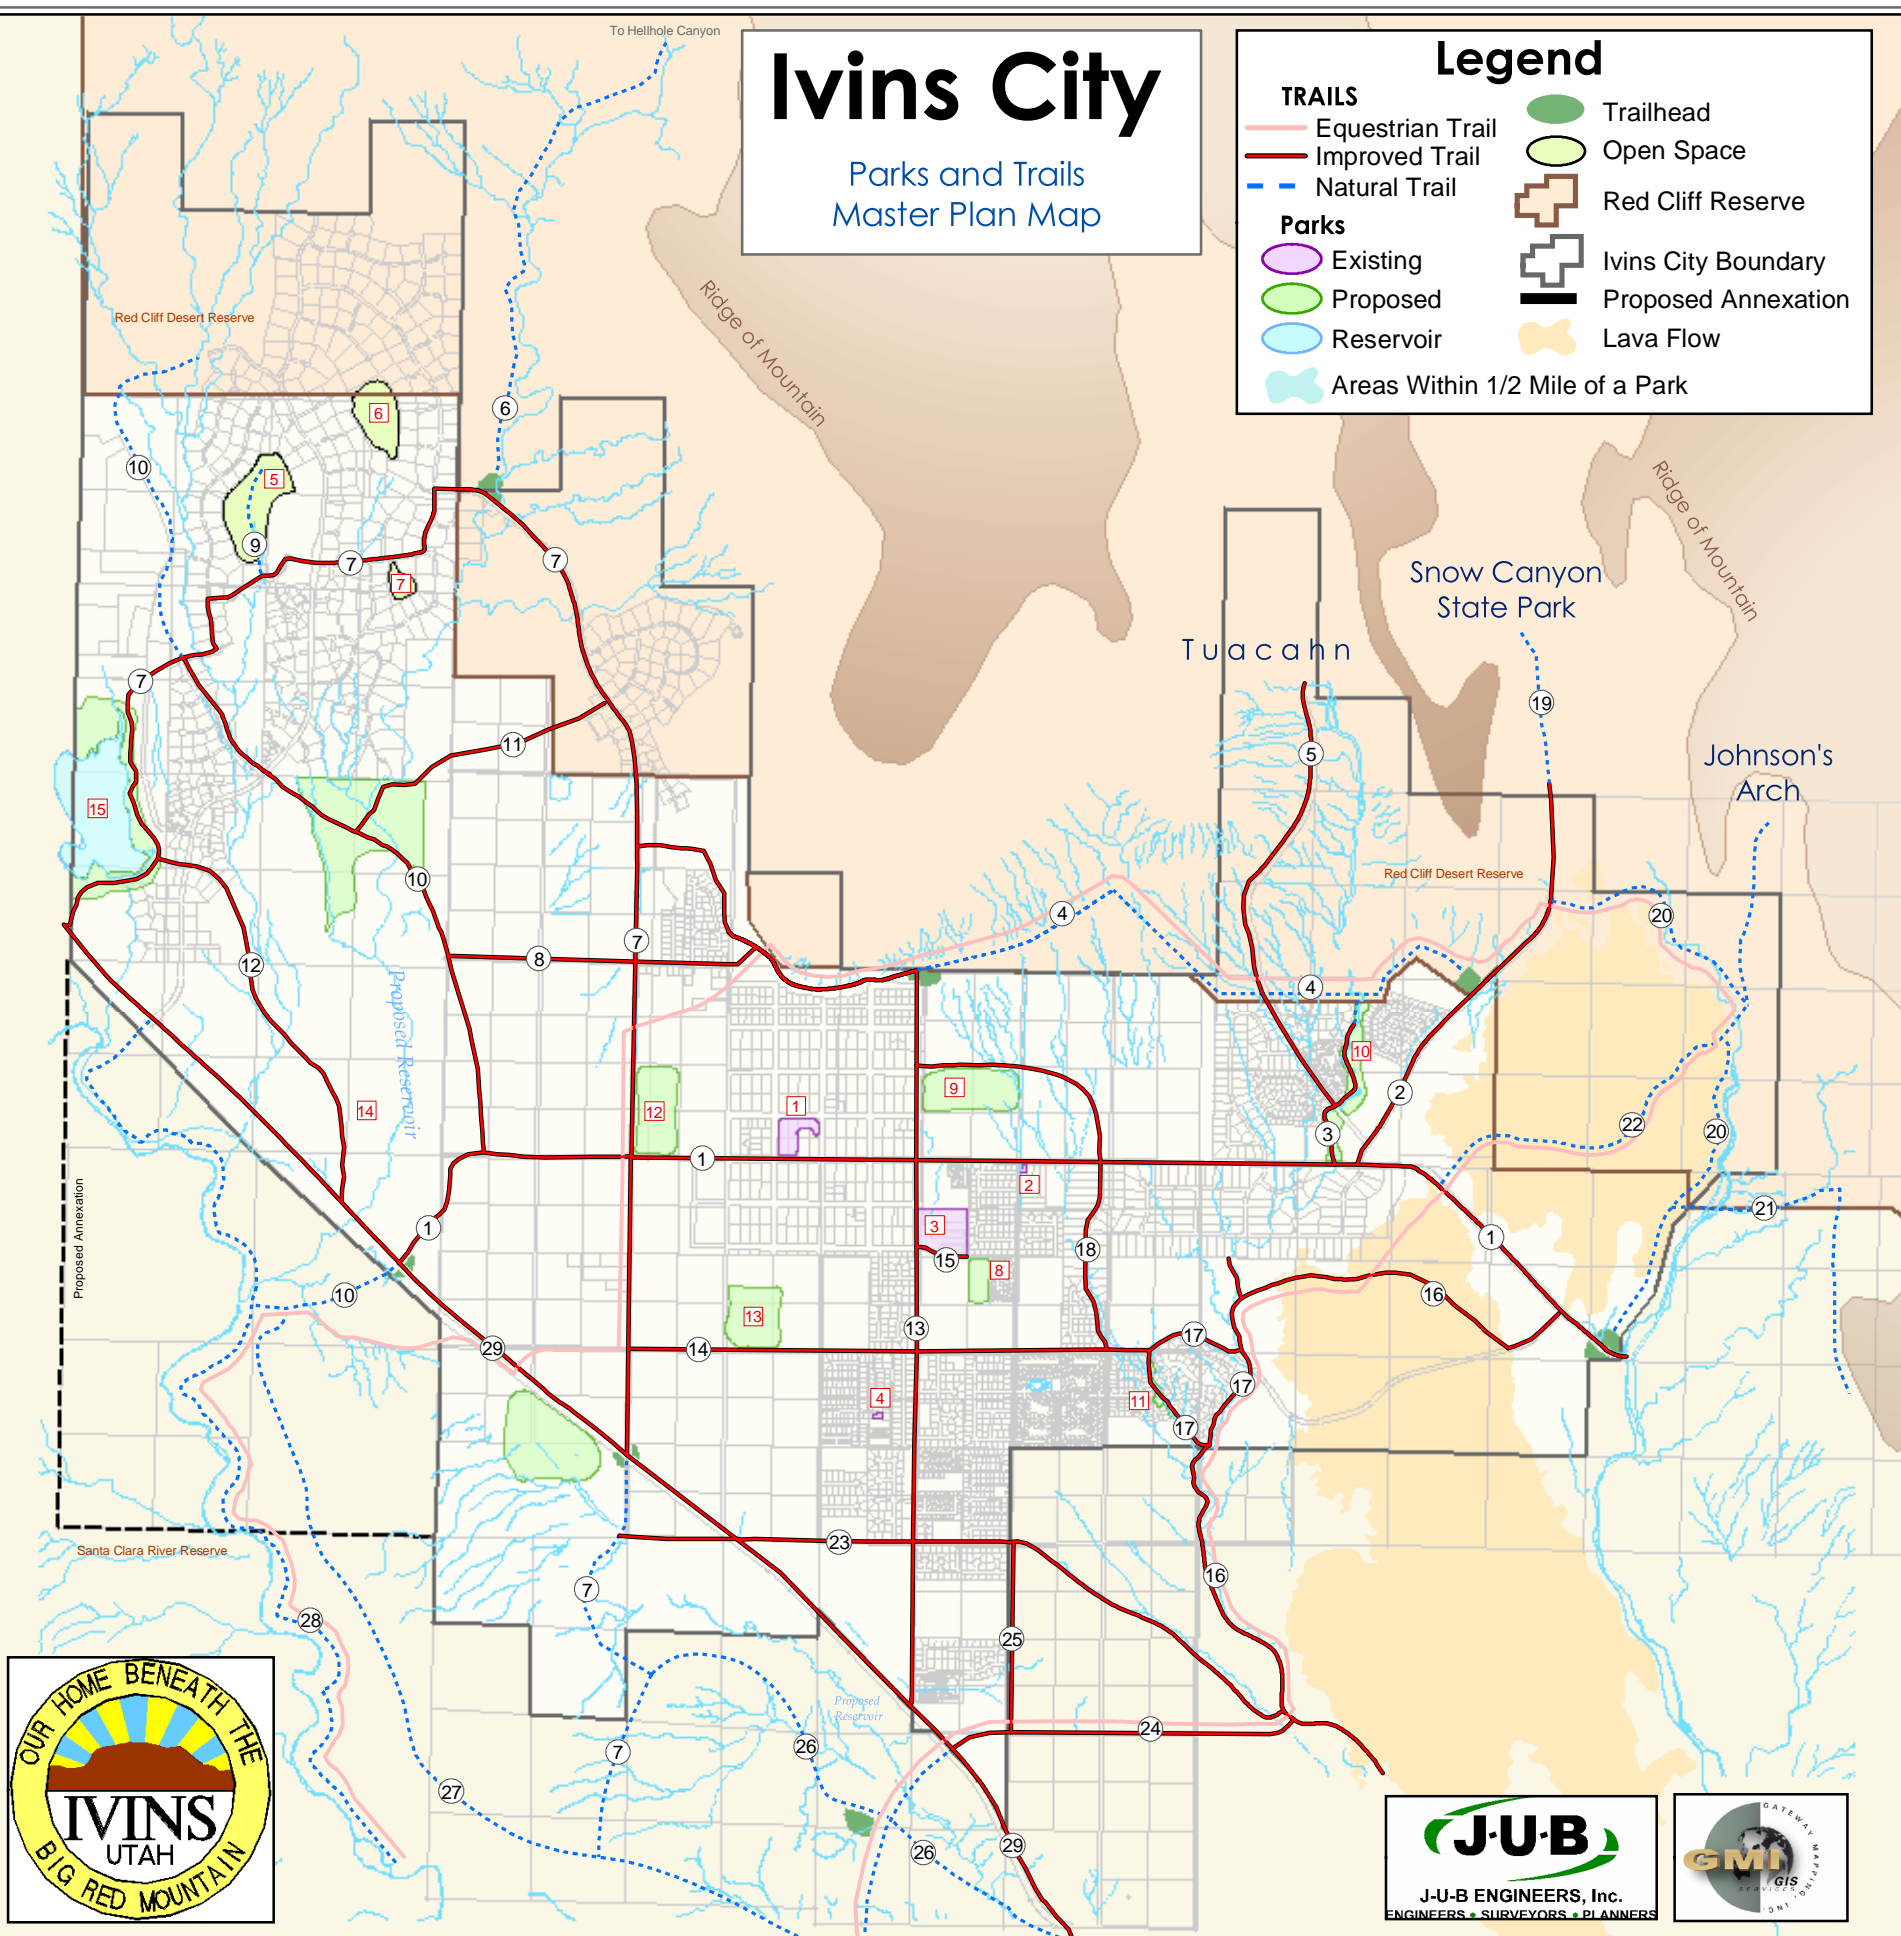

March 14, 2003

Ivins City

Parks and Trails Master Plan Map

Legend

TRAILS	Trailhead
Improved Trail	Open Space
Natural Trail	Red Cliff Reserve
Parks	Ivins City Boundary
Existing	Proposed Annexation
Proposed	Lava Flow
Reservoir	Areas Within 1/2 Mile of a Park

PARKS

- 1 Ivins City Park
- 2 Megan Fitness Course
- 3 Red Mountain Elementary
- 4 Del Coronado Park
- 5 Kayenta Rock Park
- 6 Wintook Hill Open Space
- 7 Evening Star Park
- 8 Pond Park
- 9 Recreation Complex / Skate Park
- 10 Abby Gail Park
- 11 Red Rock Canyon Park
- 12 400 West Park
- 13 200 West Park
- 14 Kayenta Wash Reservoir Park
- 15 Ivins Reservoir Park
- 16 Southside School Park
- 17 Arrowhead Reservoir Park

TRAILS

- 1 Churchfield Trail
- 2 Snow Canyon Drive Trail
- 3 Padre Canyon Wash Trail
- 4 Toe (Dike) Trail
- 5 Tuacahn Trail
- 6 Hell Hole Canyon Trail
- 7 Taviawk Loop Trail
- 8 450 North Trail
- 9 Rock Park Trail
- 10 Anasazi Drive Trail
- 11 Paiute Drive Trail
- 12 Reservoirs Trail
- 13 200 East Trail
- 14 400 South Trail
- 15 Pond Park Access
- 16 Red Rock Canyon Trail
- 17 Red Rock Canyon Loop
- 18 Puerto Drive Trail
- 19 Whiptail Trail
- 20 Johnson Canyon Trail
- 21 Scout Cave Trail
- 22 Black Rocks Trail
- 23 800 South Trail
- 24 Pioneer Parkway Trail
- 25 South 400 East Trail
- 26 Arrowhead Trail
- 27 Petroglyph Rim Trail
- 28 Santa Clara River Trail
- 29 Highway 91 Trail