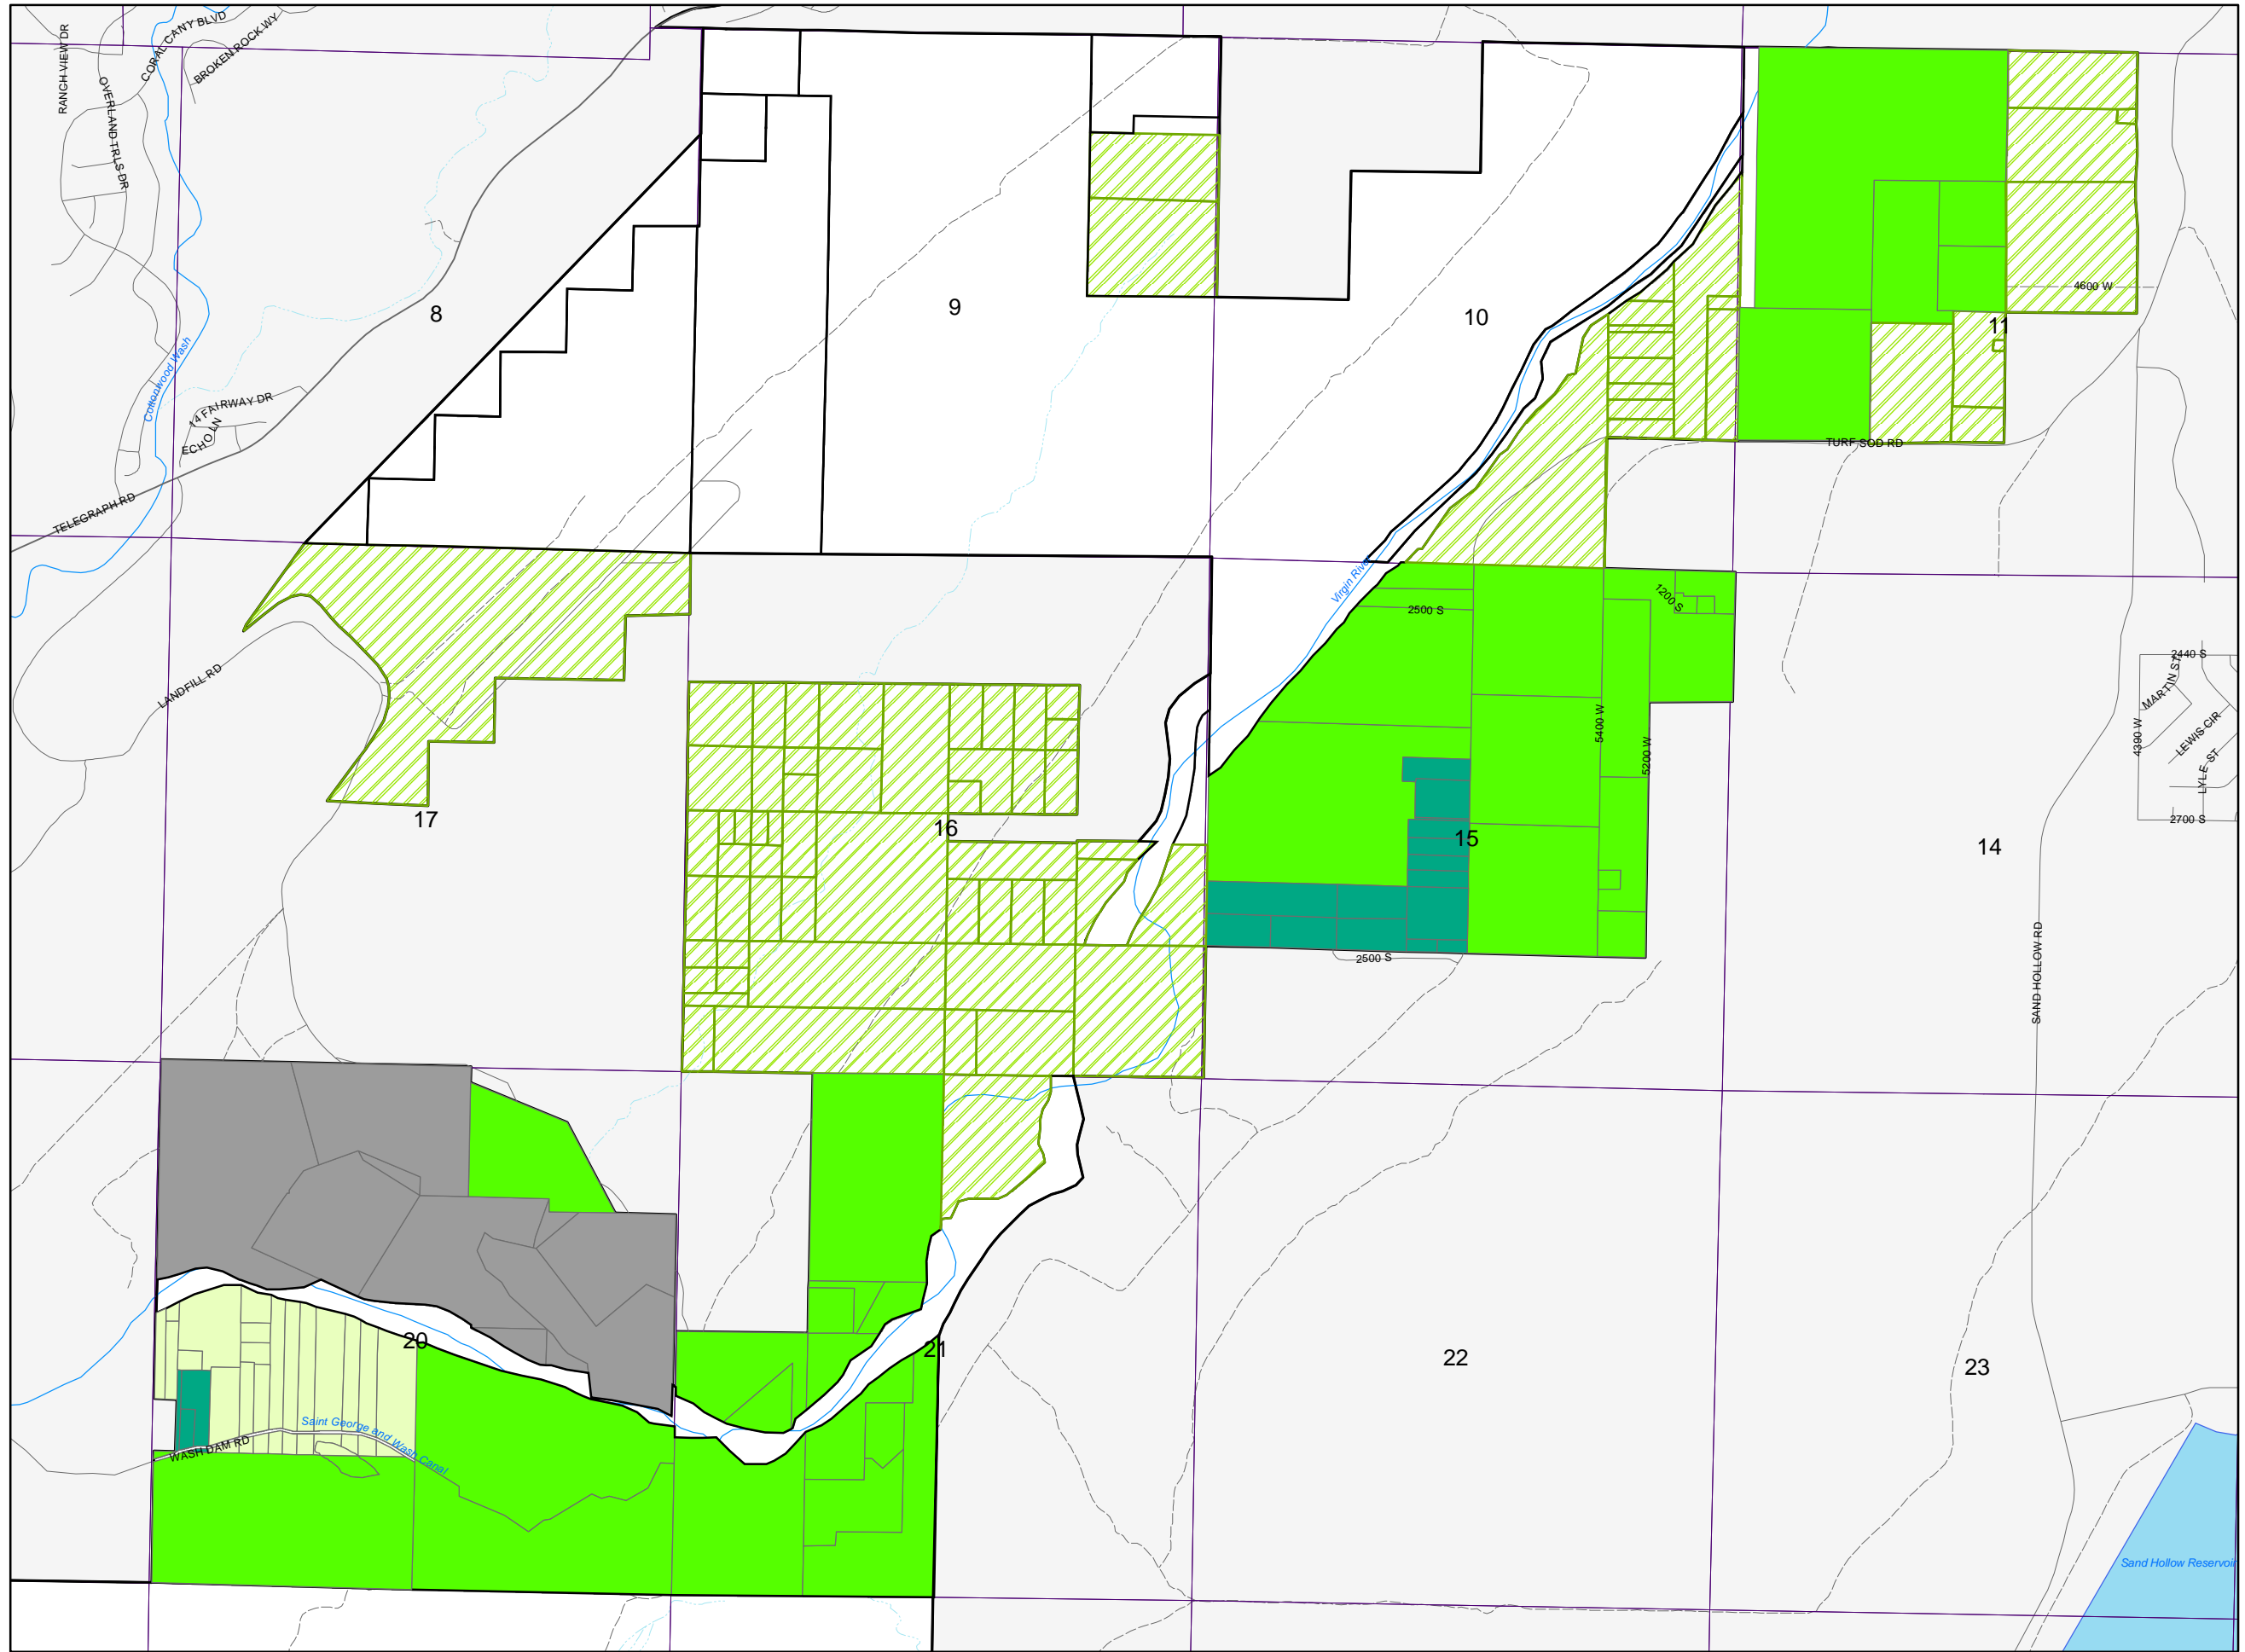

# Zoning Map Pecan Valley

	County Boundary
	Municipal Boundary
	Township/Range
	Sections
	Water Bodies
	MAJOR
	INTERMITTENT
	Desert Reserve
	National Park Service
	U.S. Forest Service
	Wilderness Area
	Shivwits Reservation
	State Park
	PRIMARY ROUTE
	SECONDARY ROUTE
	MAJOR
	MINOR
	DIRT
	TRAIL
	A-10
	A-20
	A-5
	C-1
	C-2
	C-3
	FR-0.5
	FR-1
	FR-13.5
	I-1
	M-1
	MH
	OSC-20
	OST-20
	PD
	R-1-10
	RA-1
	RA-10
	RA-2.5
	RA-5
	RE-2.5
	RE-20
	RE-40
	SFR-1